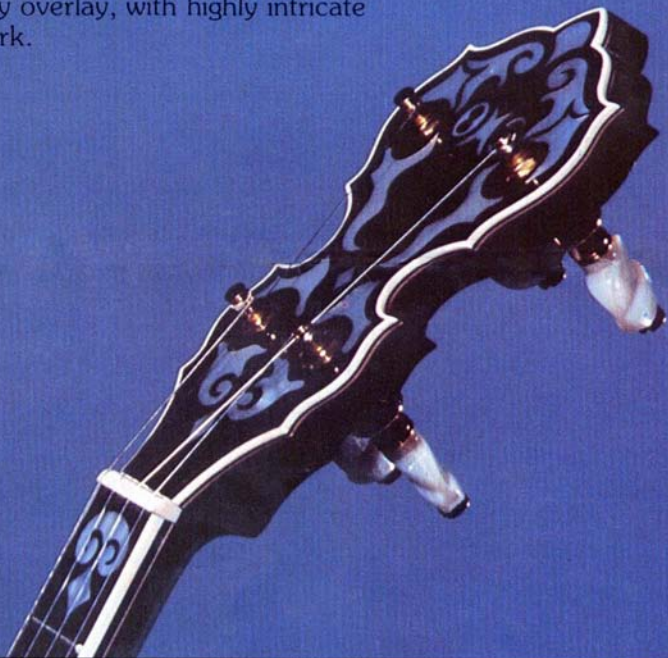

SINGLE X

DOUBLE X

TRIPLE X

MOGUL JR.,  
JUGGERNAUT JR.

A Big Mogul is shown using curly maple.  
It is also available in Indian rosewood.

The Juggernaut peg-head shown features an ebony overlay, with highly intricate inlay work.