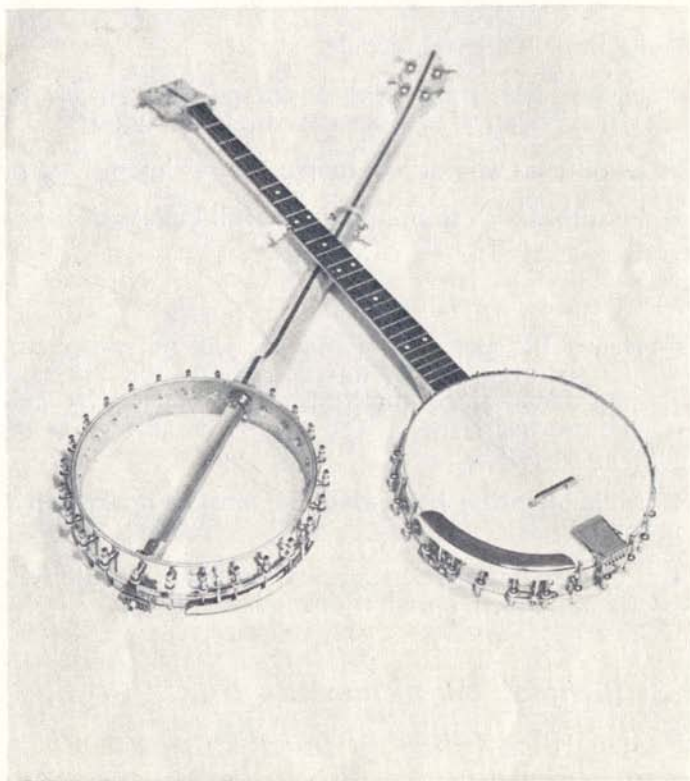

From the Mountain Land . . .

ODE

5-string Banjos

From \$72.00

Exclusively Producers of the
Traditional American Instrument

ODE Model 21

A unique instrument which combines ruggedness of structure with ultimate refinement in banjo tone. Compare the esoteric features of the ODE with instruments costing much more.

SPECIFICATIONS

Neck

- Extra long with 25 frets, 32½" scale; or standard length with 22 frets, 27¼" scale.
- Scroll or square head (see cover).
- Right or left hand models.
- Heavy neck brace with screw adjustment for varying string height to produce easy fingering action.
- Laminated walnut and maple insures against warping.
- Natural finish to bring out the full beauty of the wood.

Rim

- Heavy 11" polished aluminum, will not warp; uniquely designed to give maximum durability and a crisp, sparkling tone. Since the finish is produced by polishing the rim itself, there is no superficial surface to flake or chip off.
- Milled tension hoop and 24 tension hooks, all nickel plated.
- Calfskin head with square flesh hoop; plastic head optional, at same price if desired.

Extras included on all banjos

- Side tuning geared machine screws.
- Pressure tailpiece.
- Adjustment wrench, fits both tension nuts and tension bolts.
- Capo

Weight: 6½ pounds.

All ODE banjos are made with great care, great precision, and above all, great pride. We feel that our work has been worth while only when you, the purchaser, are more than satisfied. If not we sincerely urge you to return the instrument and your money will be refunded at once.