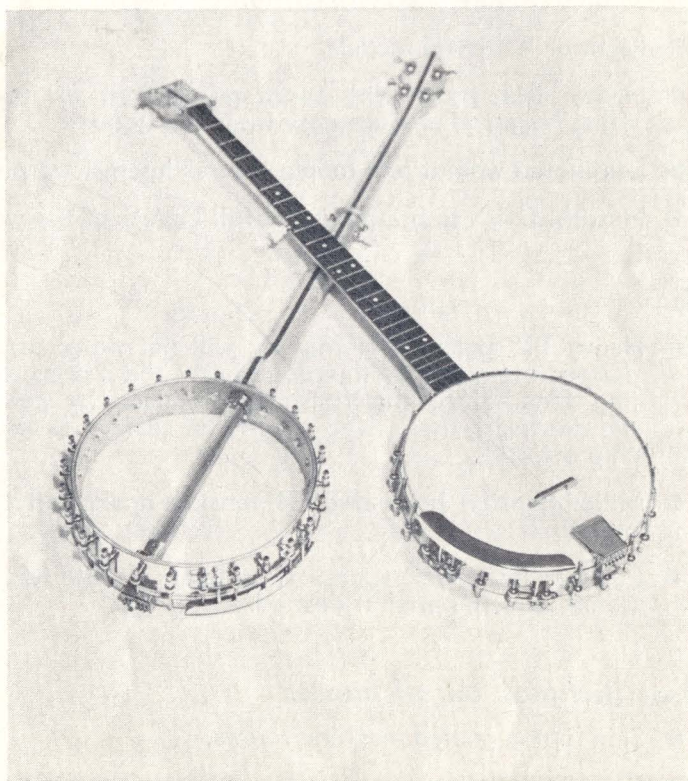

From the Mountain Land . . .

ODE

5-string Banjos

From \$72.00

Exclusively Producers of the
Traditional American Instrument

ODE Model 21

A unique instrument which combines ruggedness of structure with ultimate refinement in banjo tone. Compare the esoteric features of the ODE with instruments costing much more.

SPECIFICATIONS

Neck

- Extra long with 25 frets, 32½" scale; or standard length with 22 frets, 27¼" scale.
- Scroll or square head (see cover).
- Right or left hand models.
- Heavy neck brace with screw adjustment for varying string height to produce easy fingering action.
- Laminated walnut and maple insures against warping.
- Natural finish to bring out the full beauty of the wood.

Rim

- Heavy 11" polished aluminum, will not warp; uniquely designed to give maximum durability and a crisp, sparkling tone. Since the finish is produced by polishing the rim itself, there is no superficial surface to flake or chip off.
- Milled tension hoop and 24 tension hooks, all nickel plated.
- Calfskin head with square flesh hoop; plastic head optional, at same price if desired.

Extras included on all banjos

- Side tuning geared machine screws.
- Pressure tailpiece.
- Adjustment wrench, fits both tension nuts and tension bolts.
- Capo

Weight: 6½ pounds.

All ODE banjos are made with great care, great precision, and above all, great pride. We feel that our work has been worth while only when you, the purchaser, are more than satisfied. If not we sincerely urge you to return the instrument and your money will be refunded at once.